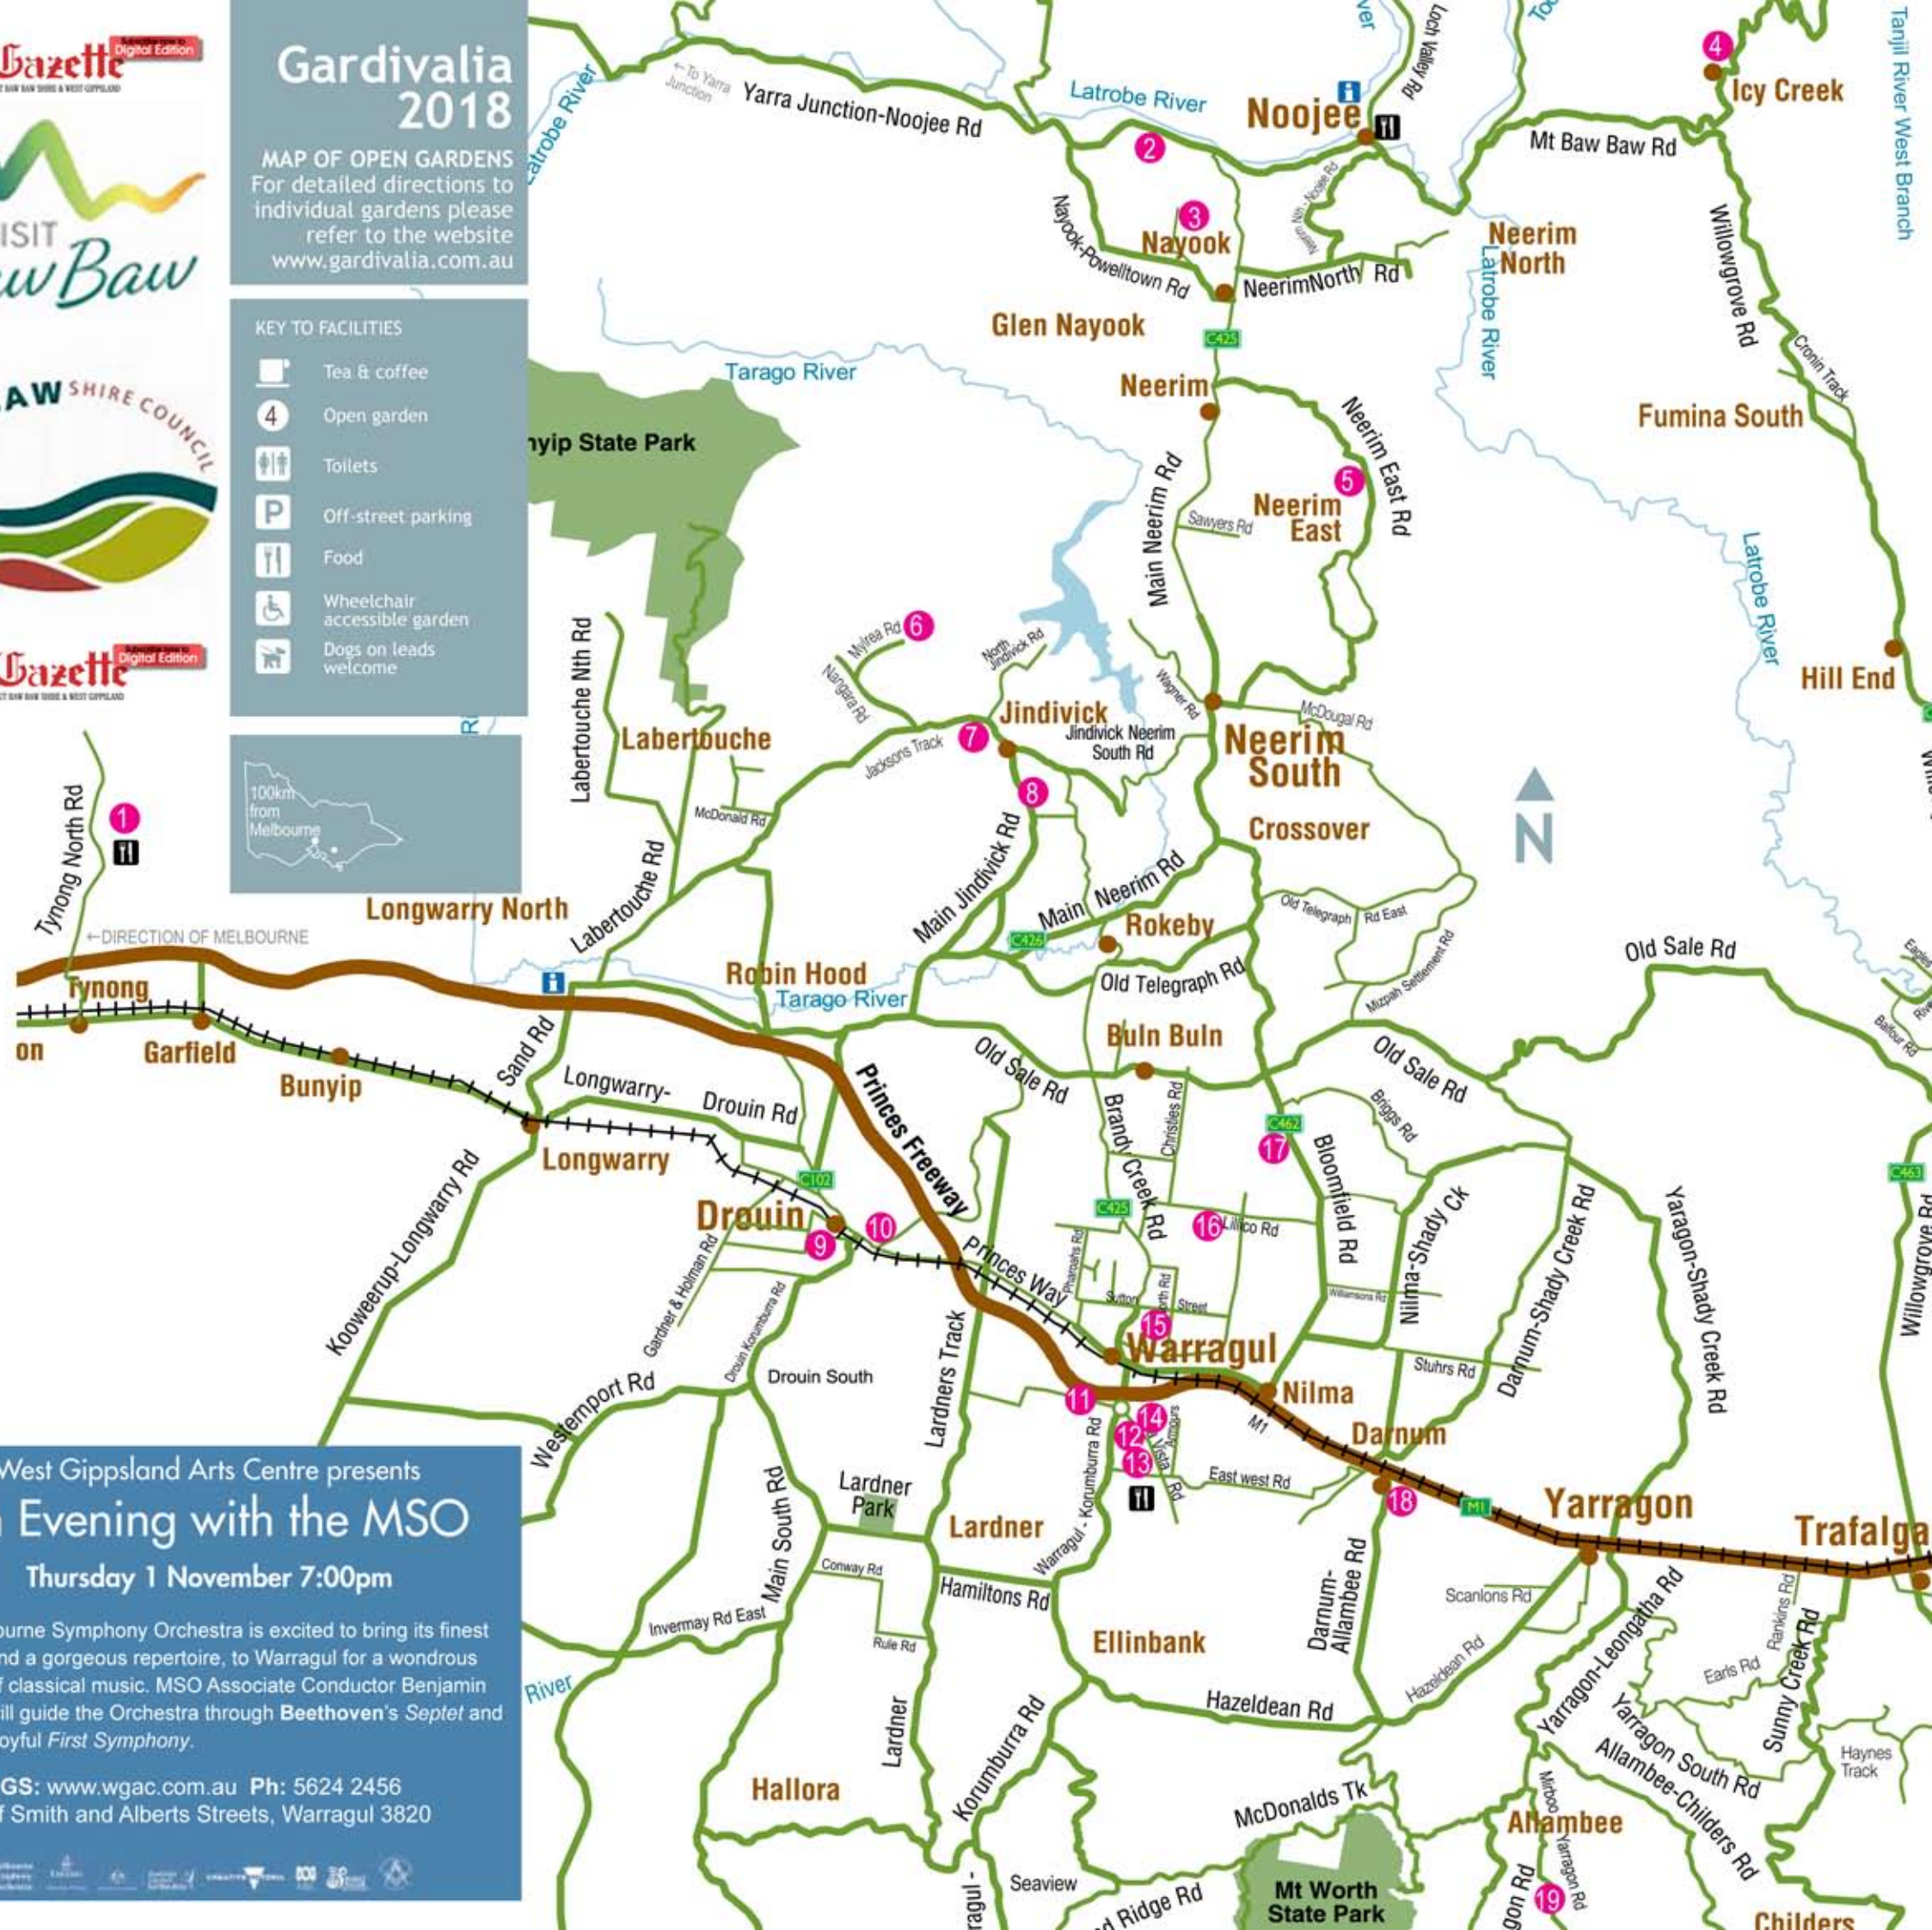

Gardivalia 2018

MAP OF OPEN GARDENS
For detailed directions to individual gardens please refer to the website www.gardivalia.com.au

KEY TO FACILITIES

- Tea & coffee
- Open garden
- Toilets
- Off-street parking
- Food
- Wheelchair accessible garden
- Dogs on leads welcome

SUN 28th

West Gippsland Arts Centre presents An Evening with the MSO

Thursday 1 November 7:00pm

The Melbourne Symphony Orchestra is excited to bring its finest players, and a gorgeous repertoire, to Warragul for a wondrous evening of classical music. MSO Associate Conductor Benjamin Northey will guide the Orchestra through **Beethoven's Septet** and **Brahms' joyful First Symphony**.

BOOKINGS: www.wgac.com.au Ph: 5624 2456
Corner of Smith and Alberts Streets, Warragul 3820